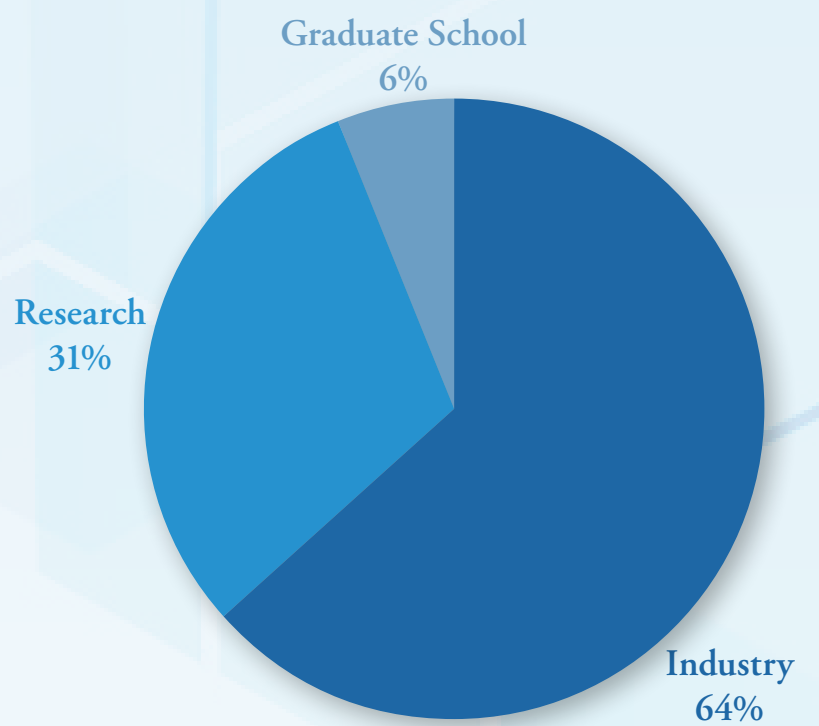

BIOMEDICAL ENGINEERING PLACEMENT

M.S. PLACEMENT INDUSTRIES

Statistics based on December 2019 Columbia BME M.S. class data

M.S. STUDENT OUTCOMES

[3 months after graduation]

MAJOR HIRING COMPANIES

Bristol-Myers Squibb