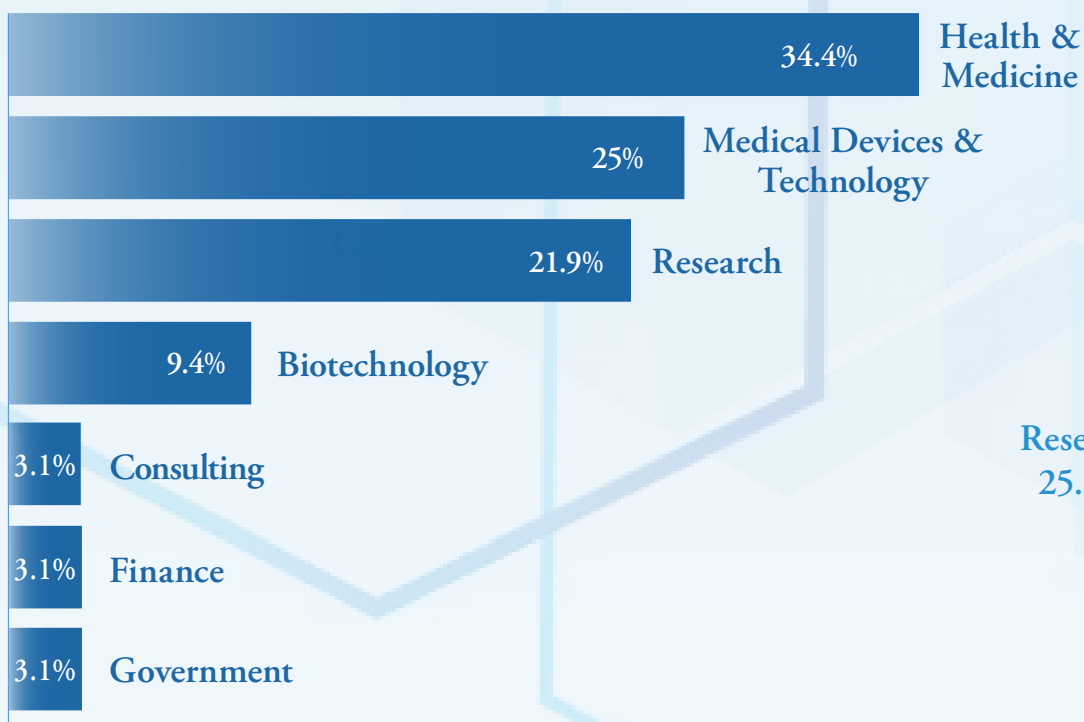

BIOMEDICAL ENGINEERING PLACEMENT

M.S. PLACEMENT INDUSTRIES

Statistics based on December 2020 Columbia BME M.S. class data

M.S. STUDENT OUTCOMES

[3 months after graduation - 60% response rate]

MAJOR HIRING COMPANIES