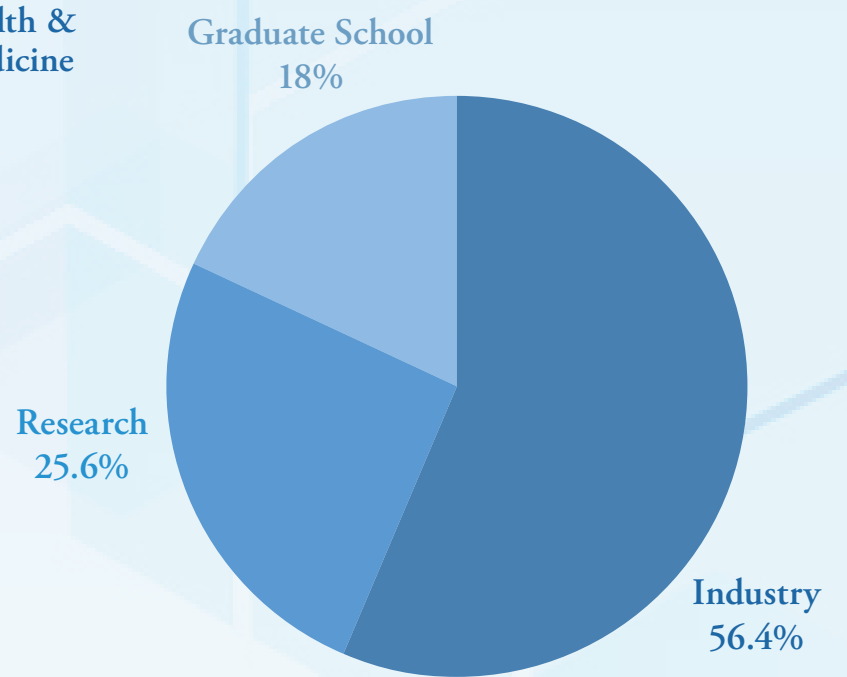

BIOMEDICAL ENGINEERING PLACEMENT

M.S. PLACEMENT INDUSTRIES

Statistics based on December 2020 Columbia BME M.S. class data

M.S. STUDENT OUTCOMES

[3 months after graduation - 60% response rate]

MAJOR HIRING COMPANIES